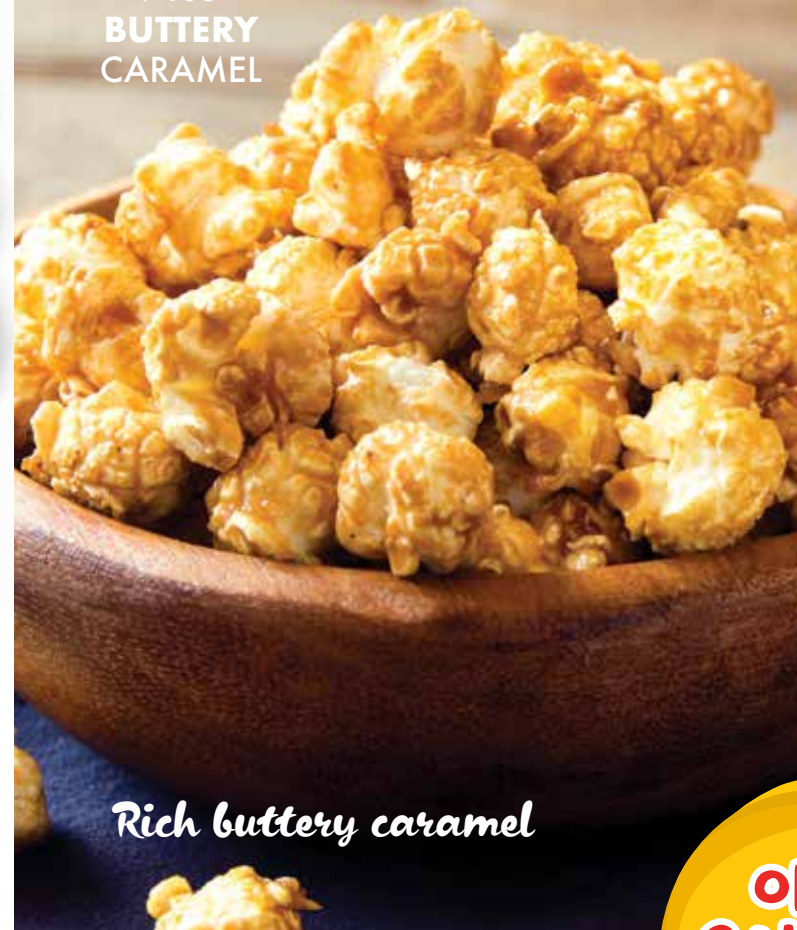

7409
CHEDDAR
CHEESE

7409 CHEDDAR CHEESE
This cheese popcorn recipe uses Real Cheddar Cheese and butter for a savory snack. ONE GALLON resealable bag. **$20.00**

7401 JALAPEÑO CHEDDAR
Our secret duo of cheddar cheese combined with jalapeño delivers a bold flavor with just the right amount of heat! ONE GALLON resealable bag. **$20.00**

7405 BUTTERY CARAMEL
We have perfected this rich buttery caramel paired with fresh popped popcorn. ONE GALLON resealable bag. **$20.00**

7414 RANCH
A delicious savory snack that is a favorite among popcorn lovers, a blend of herbs and spices. ONE GALLON resealable bag. **$20.00**

7410 MOVIE BUTTER
The finest popcorn, made with real butter and salt. ONE GALLON resealable bag. **$20.00**

7408 CINNAMON TOAST
Popcorn covered in butter then sprinkled with cinnamon. ONE GALLON resealable bag. **$20.00**

7405
BUTTERY
CARAMEL