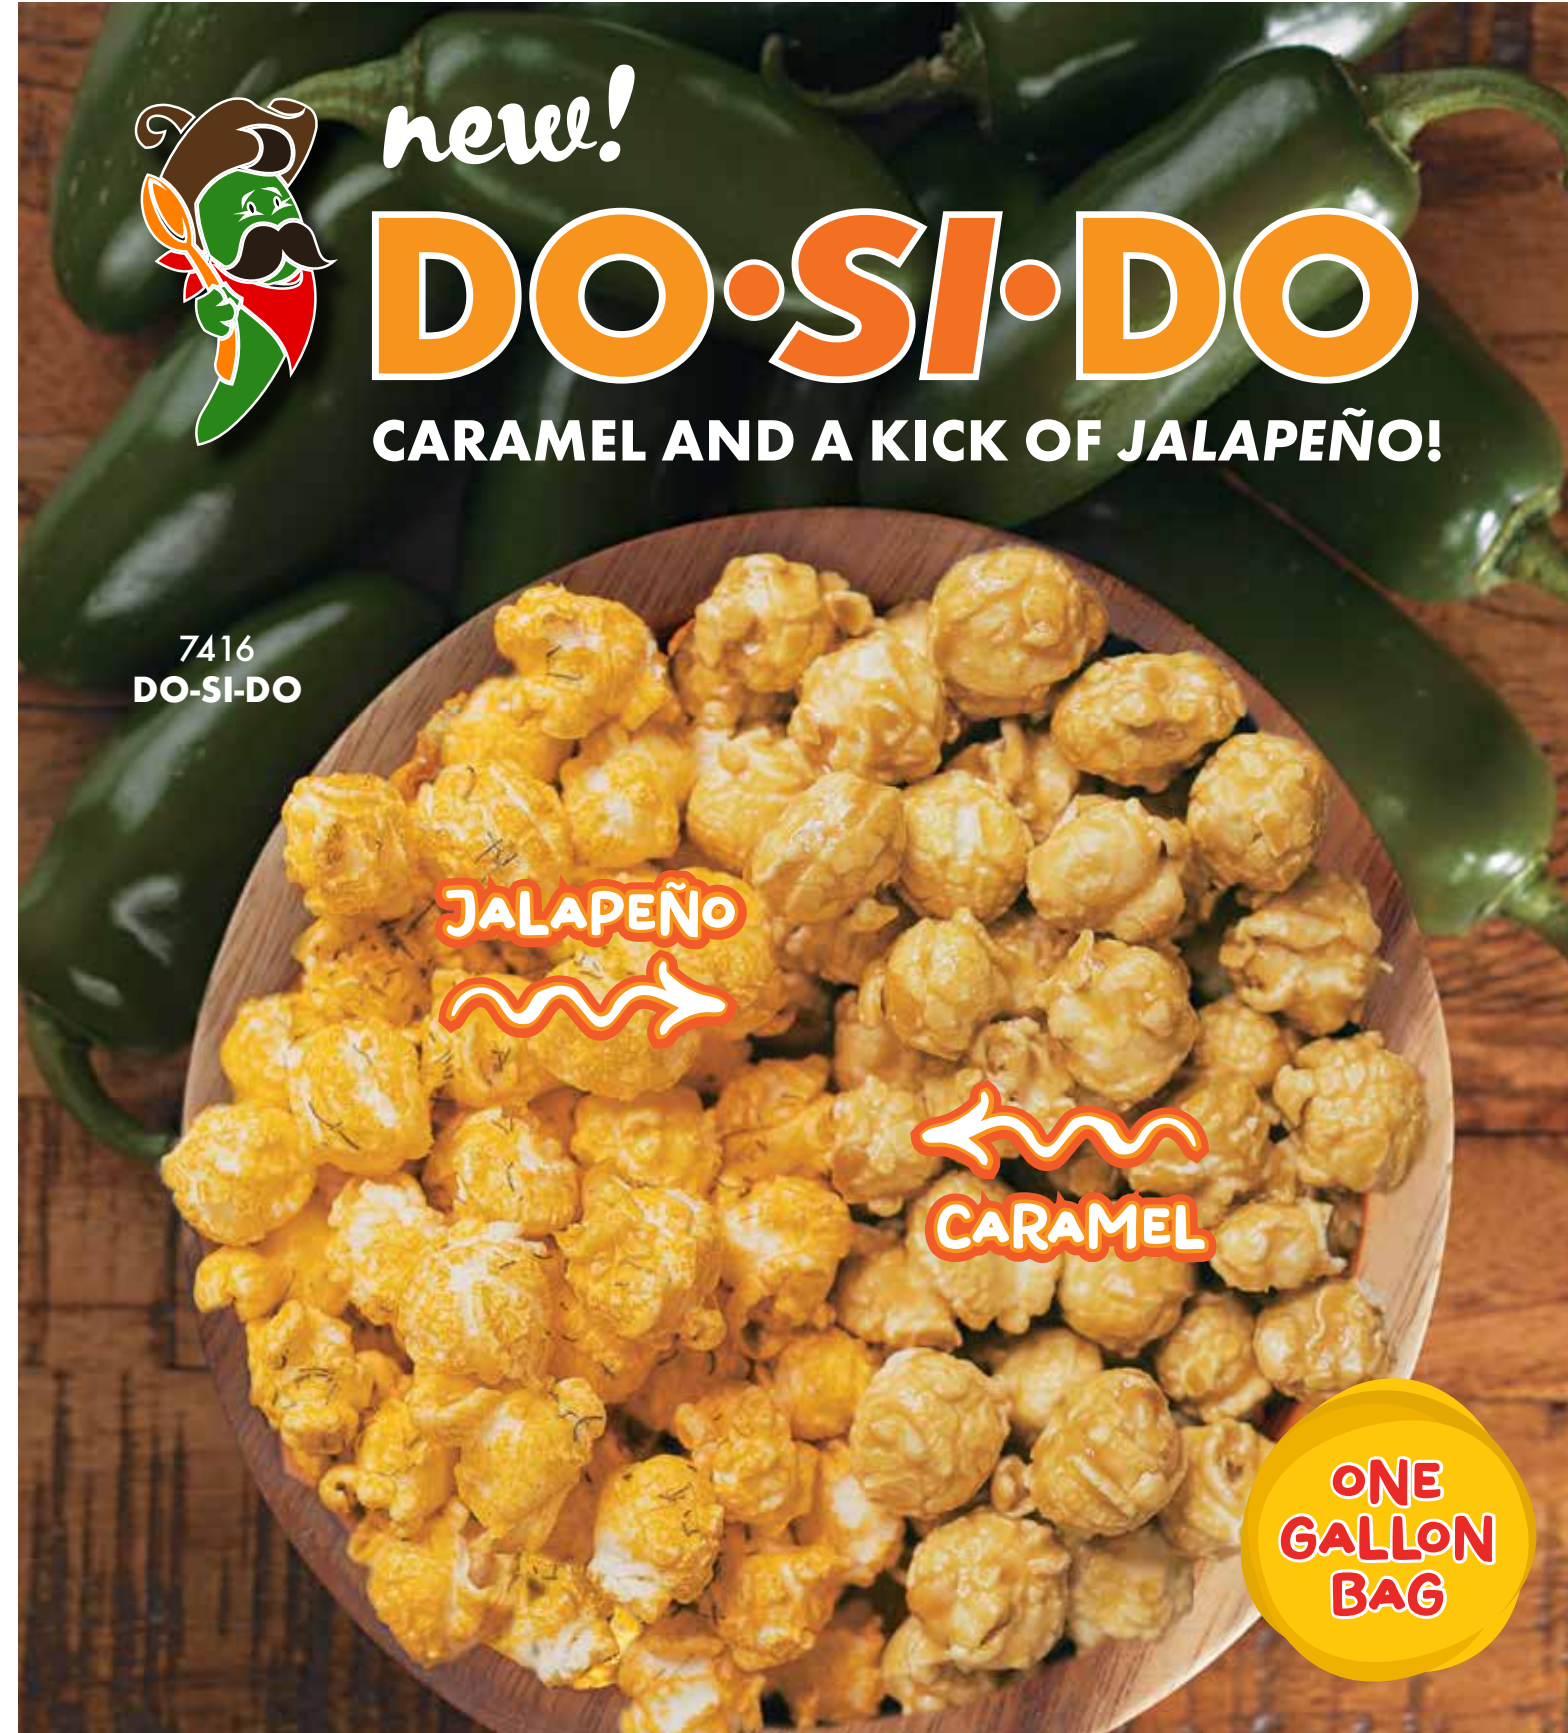

**7414 RANCH**  
A delicious savory snack that is a favorite among popcorn lovers, a blend of herbs and spices. ONE GALLON resealable bag. **\$20.00**

**7410 MOVIE BUTTER**  
The finest popcorn, made with real butter and salt. ONE GALLON resealable bag. **\$20.00**

**7408 CINNAMON TOAST**  
Popcorn covered in butter then sprinkled with cinnamon. ONE GALLON resealable bag. **\$20.00**

7405  
BUTTERY  
CARAMEL

*Rich buttery caramel*

ONE  
GALLON  
BAGS

7410  
MOVIE  
BUTTER

**7406 WHITE CHEDDAR**  
A delicious blend of creamy white cheddar cheese, coating our gourmet popcorn. For cheese lovers everywhere! ONE GALLON resealable bag. **\$20.00**

**7404 WINDY CITY MIX  
CHEDDAR 'N CARAMEL**  
Sweet, salty, cheesy, and buttery carmel all in one bag! The best parts of sweet & savory. ONE GALLON resealable bag. **\$20.00**

7404  
WINDY  
CITY MIX  
CHEDDAR 'N CARAMEL

*Salty & sweet!*

new!

**DO-SI-DO**

CARAMEL AND A KICK OF JALAPEÑO!

7416  
DO-SI-DO

JALAPEÑO

CARAMEL